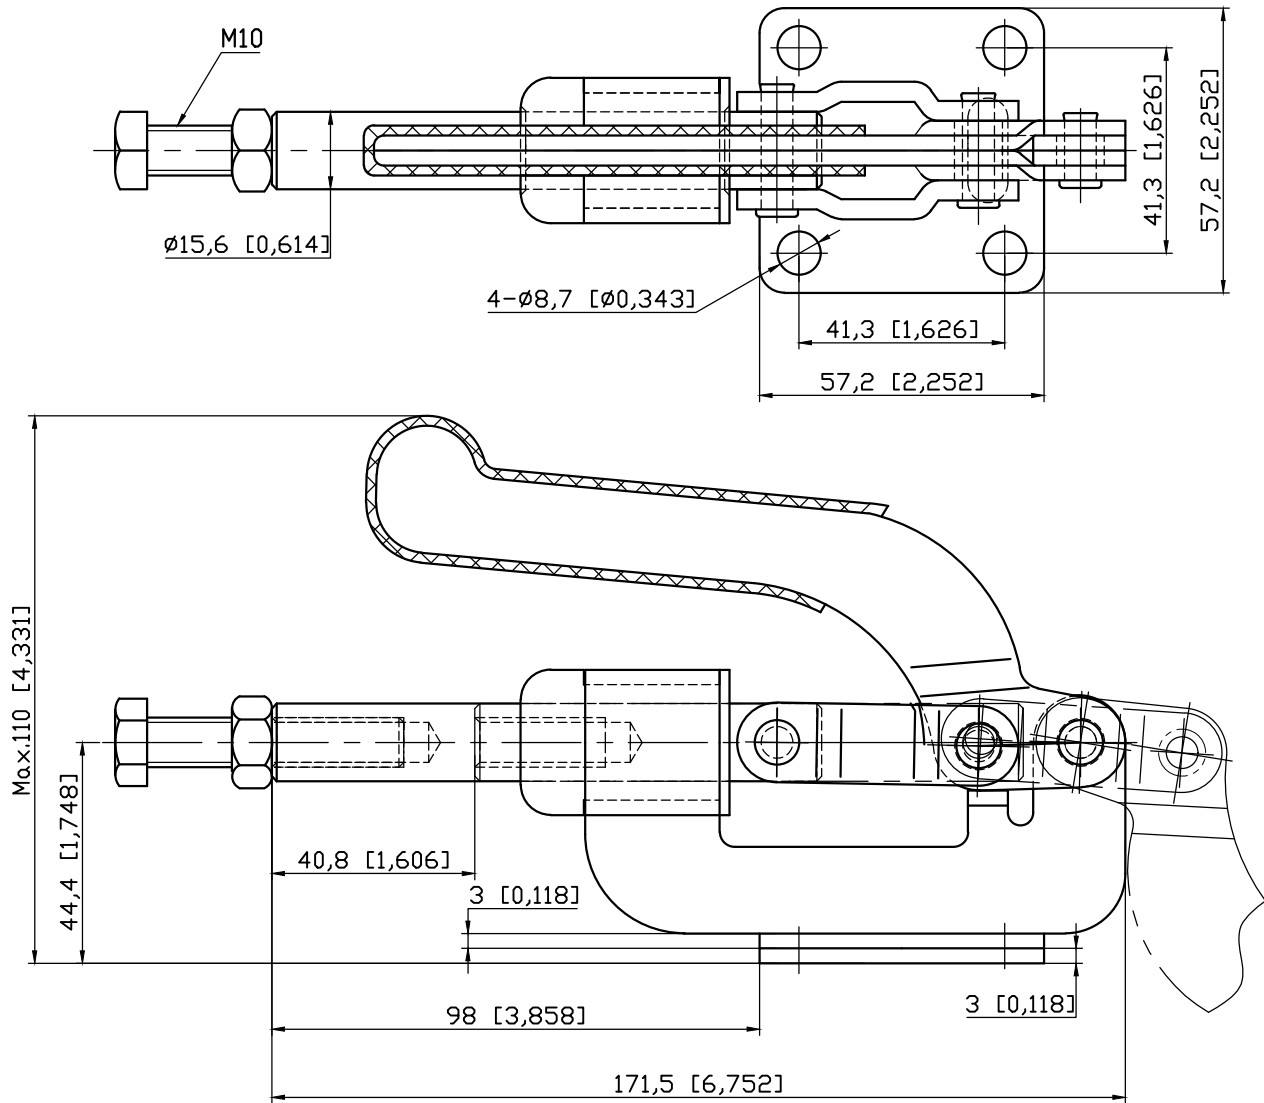

PART NUMBER: CH-36010M

HANDLE OPENS 180°
PLUNGER STROKE 40.8mm
SPINDLES SUPPLIED:CH-SA-105015