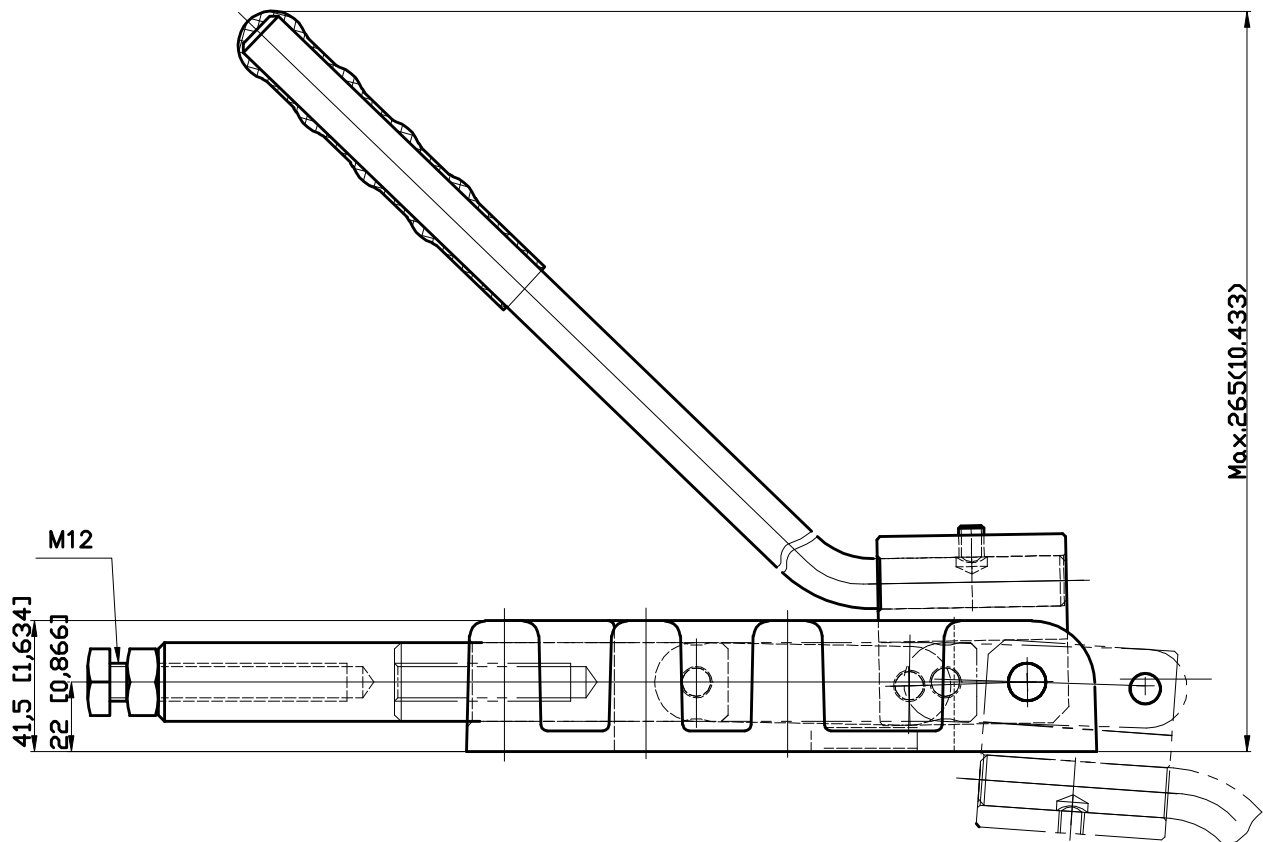

PART NUMBER: CH-32500HL

HANDLE OPENS 185°  
PLUNGER STROKE 75mm  
SPINDLE SUPPLIED: CH-SA-127517