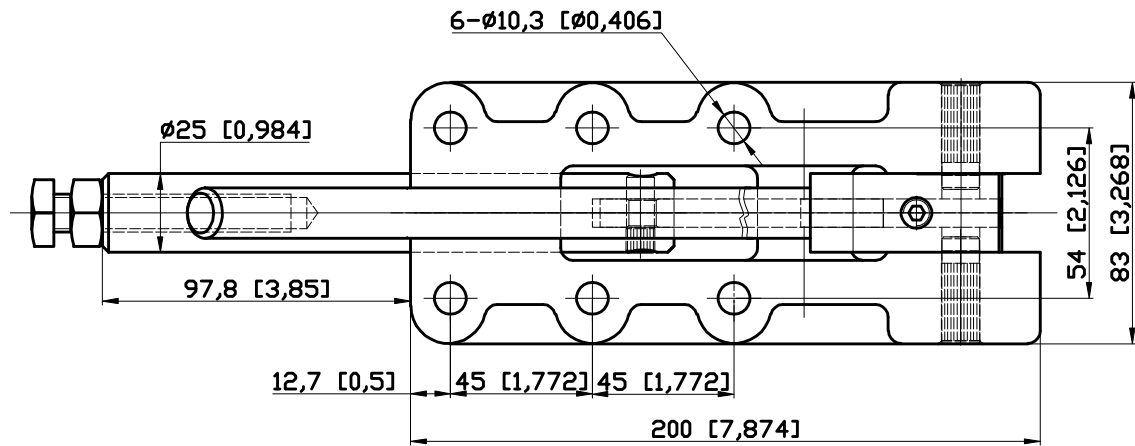

PART NUMBER: CH-32500HL

HANDLE OPENS 185°  
PLUNGER STROKE 75mm  
SPINDLE SUPPLIED: CH-SA-127517