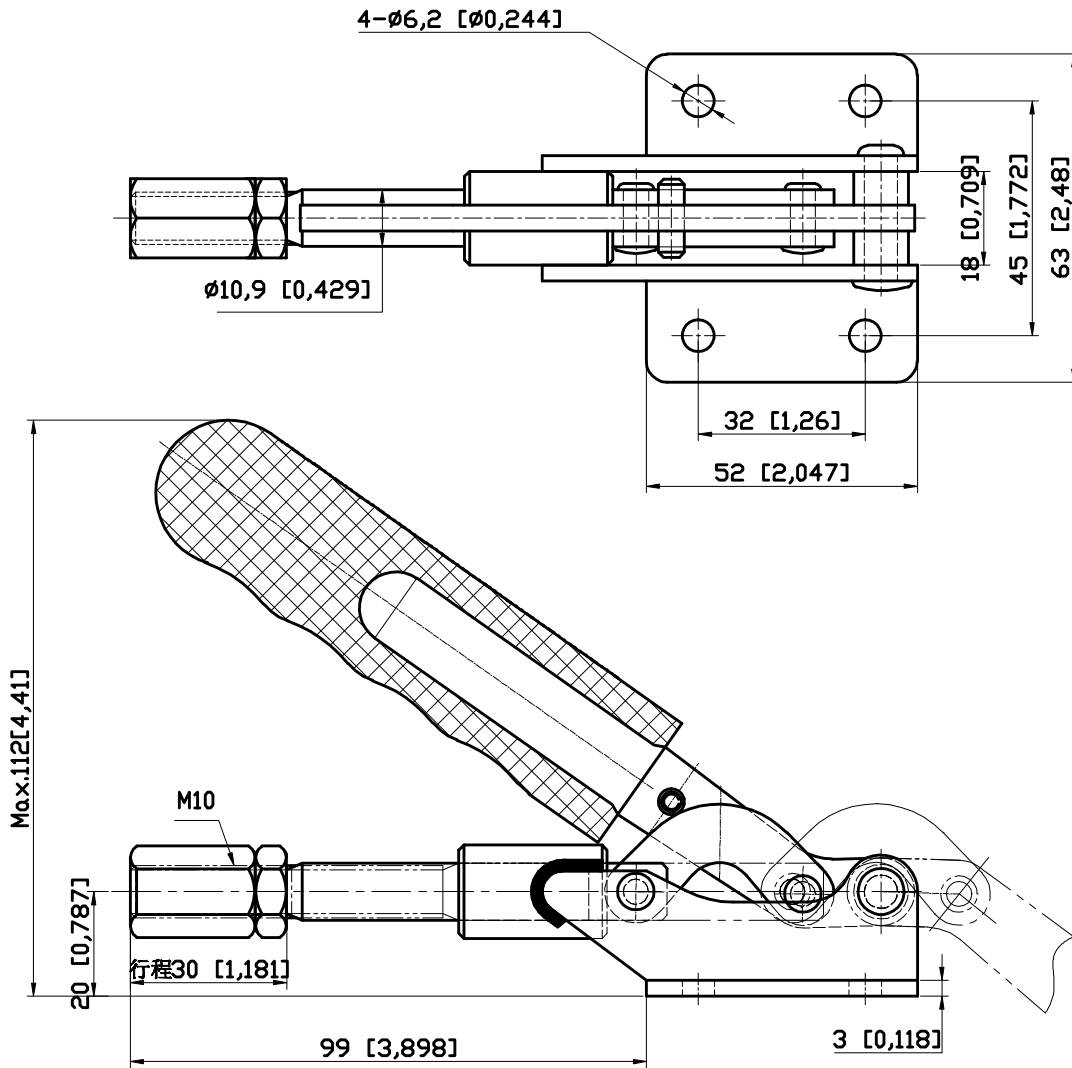

PART NUMBER: CH-31501

HANDLE OPENS 190°

PLUNGER STROKE 30mm