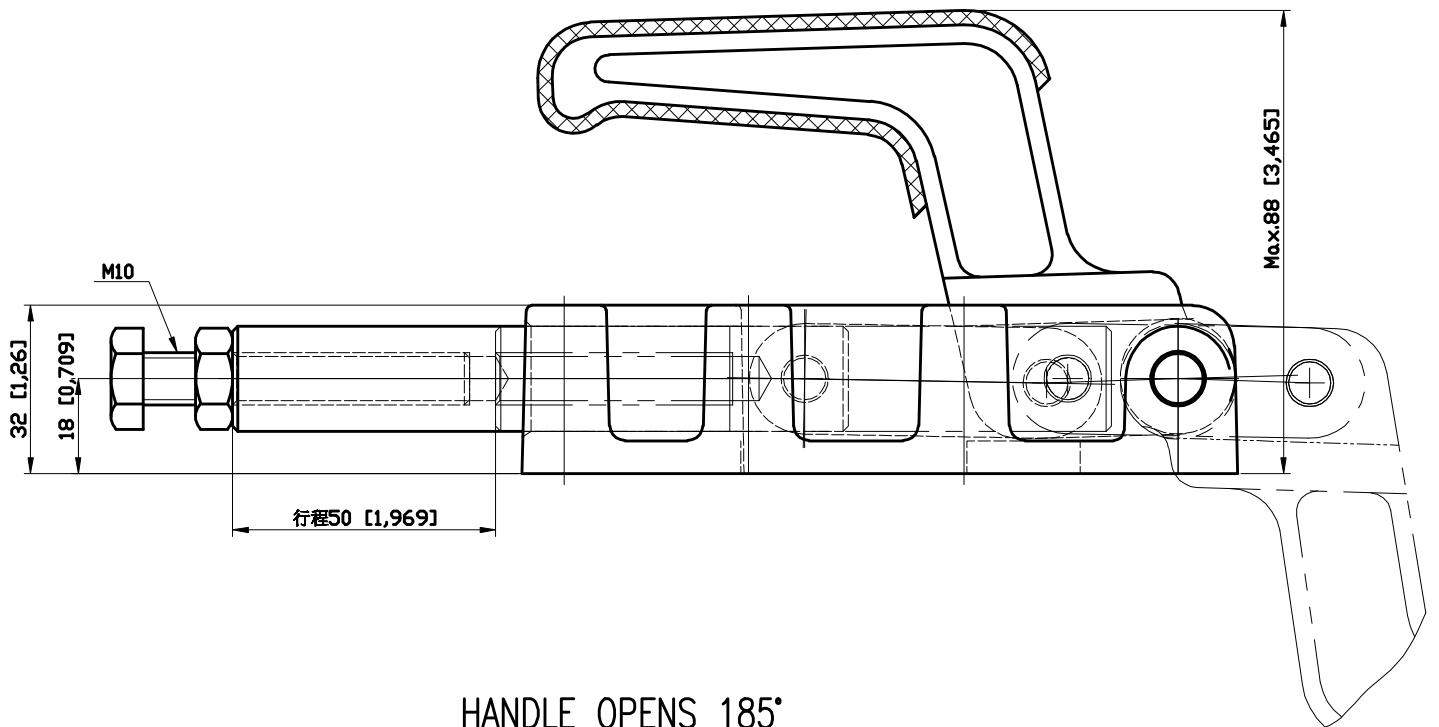

PART NUMBER: CH-31200

HANDLE OPENS 185°
PLUNGER STROKE 50mm
SPINDLE SUPPLIED:CH-SA-107515