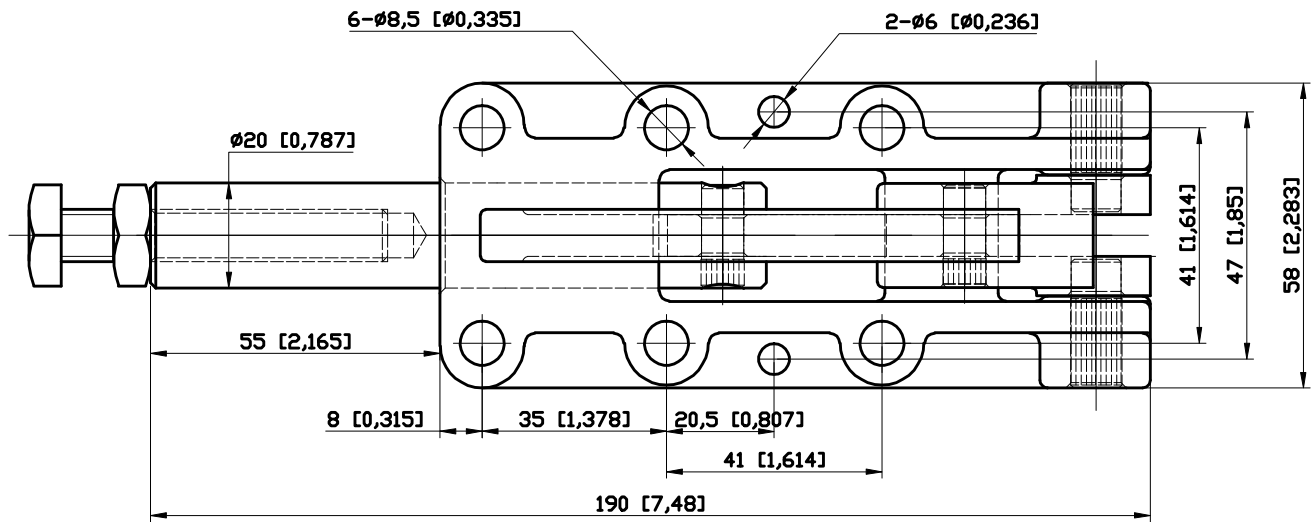

PART NUMBER: CH-31200

HANDLE OPENS 185°
PLUNGER STROKE 50mm
SPINDLE SUPPLIED:CH-SA-107515