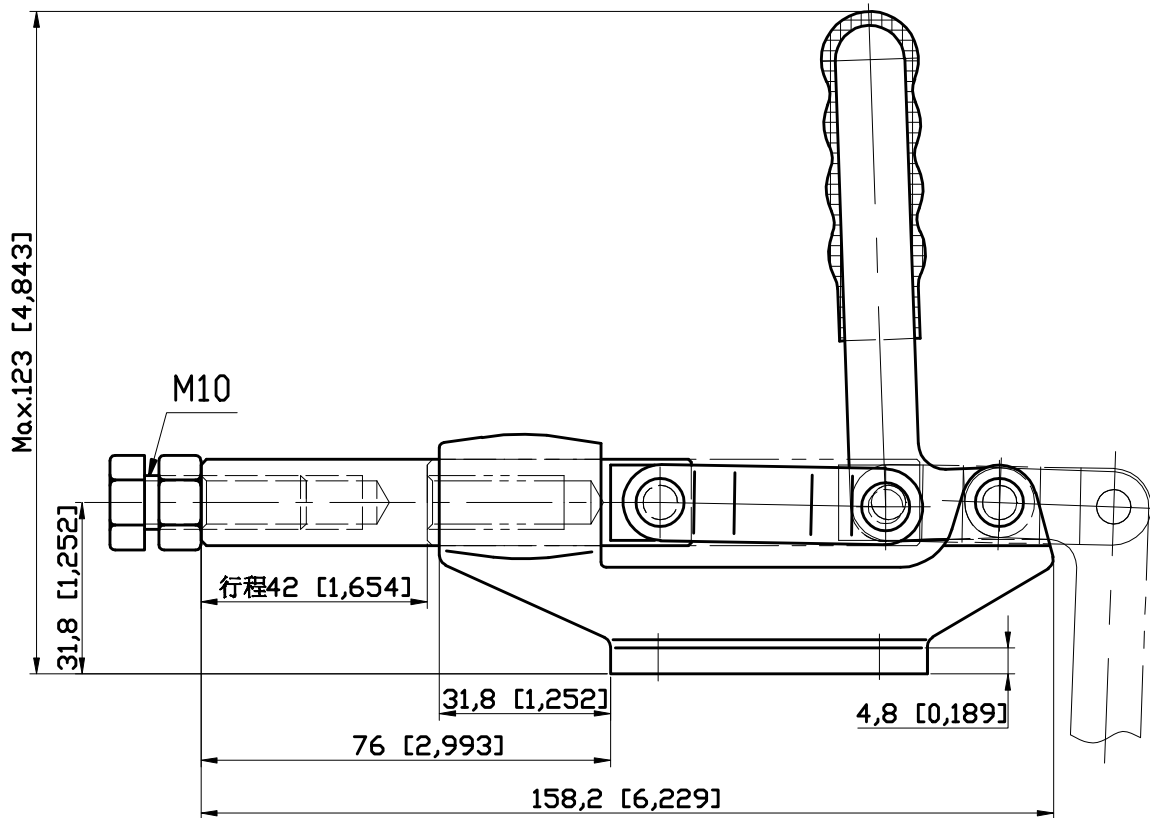

PART NUMBER: CH-305-EM

HANDLE OPENS 180°
PLUNGER STROKE 42mm
SPINDLE SUPPLIED:CH-SA-105015