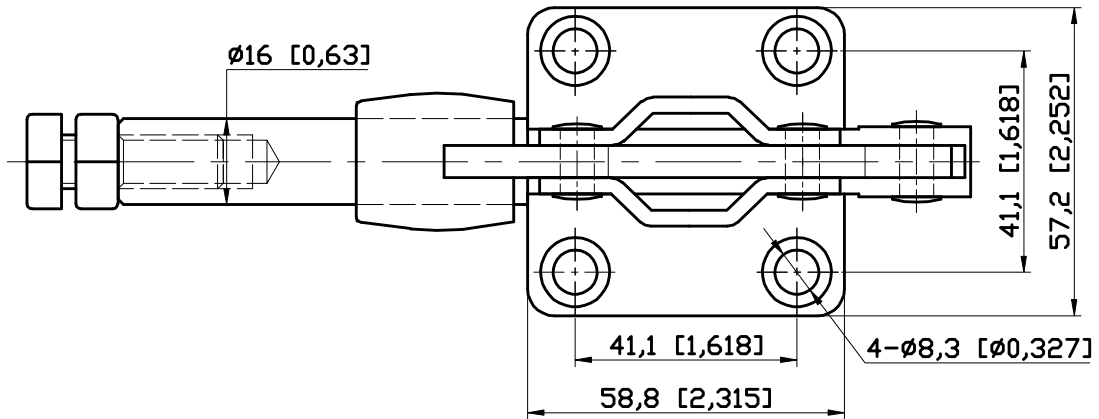

PART NUMBER: CH-305-EM

HANDLE OPENS 180°
PLUNGER STROKE 42mm
SPINDLE SUPPLIED:CH-SA-105015