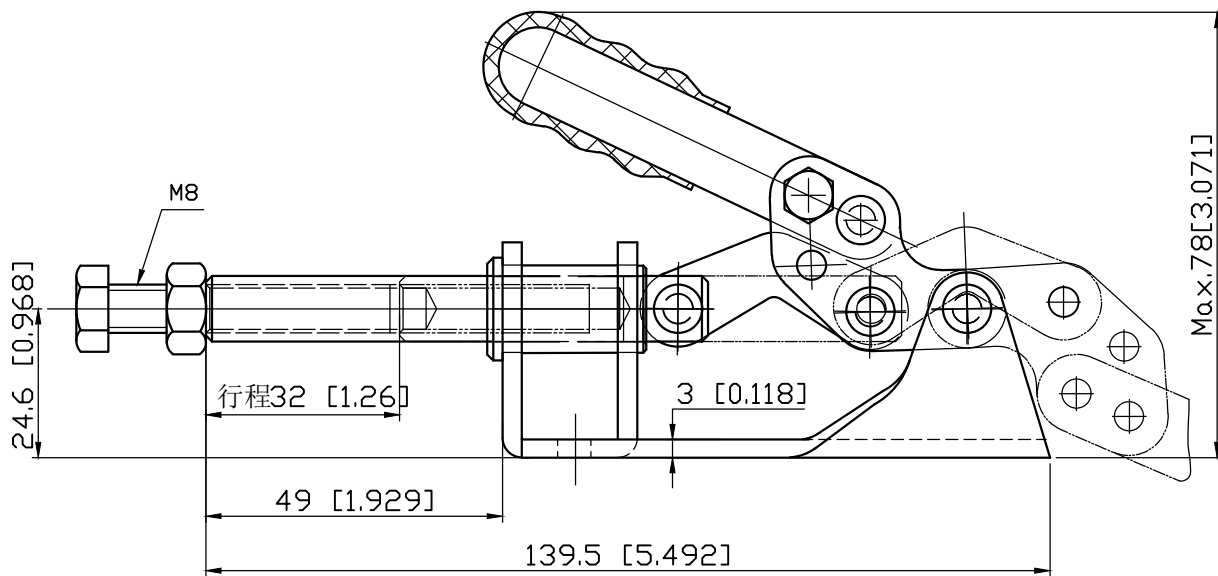

PART NUMBER: CH-302-FM

HANDLE OPENS 180°

PLUNGER STROKE 32mm

SPINDLE SUPPLIED:CH-SA-085012