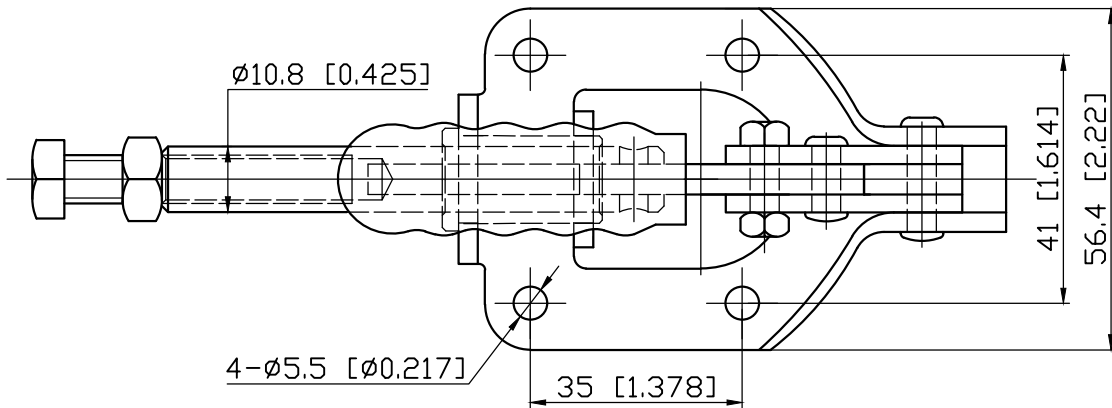

PART NUMBER: CH-302-FM

HANDLE OPENS 180°

PLUNGER STROKE 32mm

SPINDLE SUPPLIED:CH-SA-085012