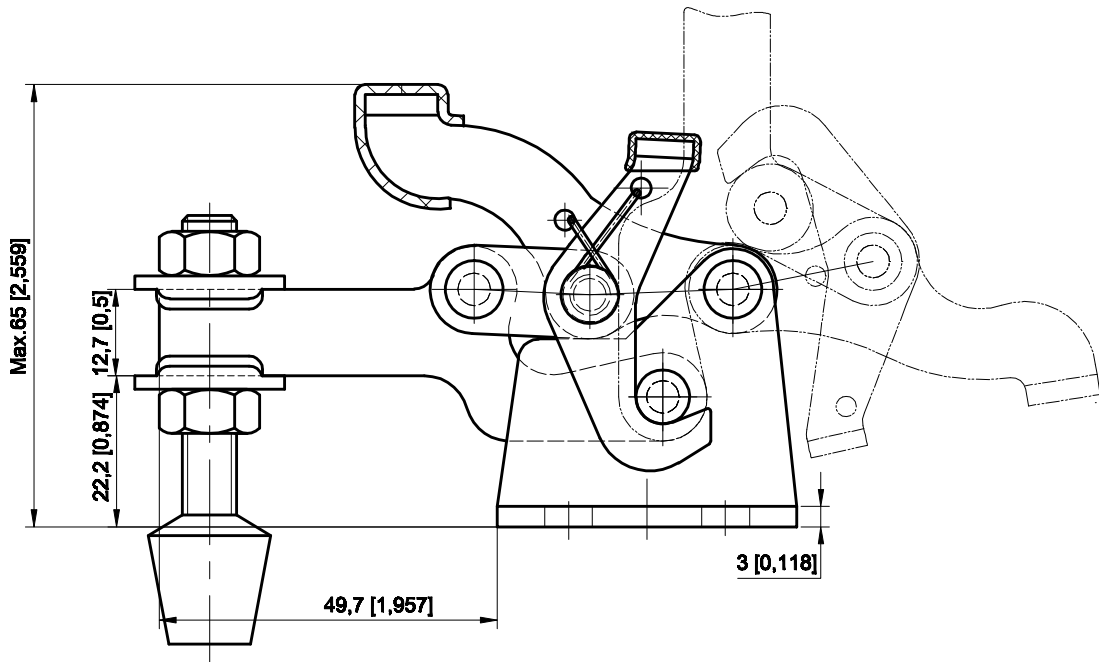

PART NUMBER: CH-13007-T

BAR OPENS:90°
HANDLE OPENS:170°
SPINDLE SUPPLIED:CH-FC-56212