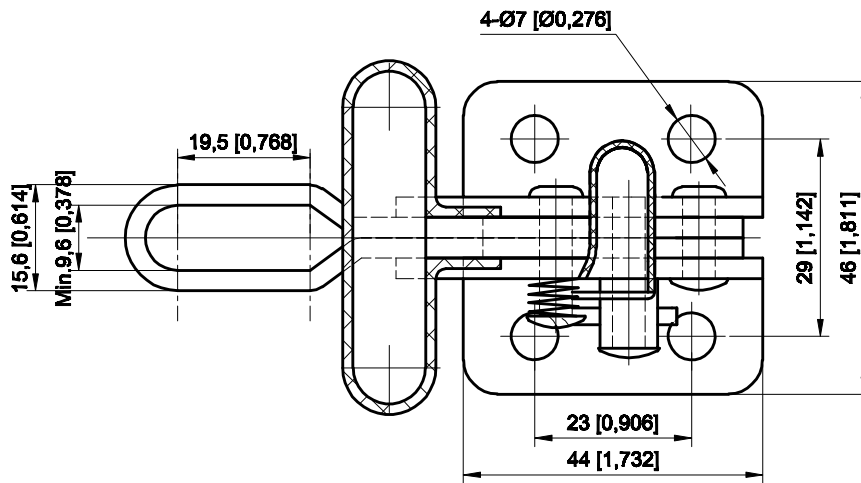

PART NUMBER: CH-13007-T

BAR OPENS:90°
HANDLE OPENS:170°
SPINDLE SUPPLIED:CH-FC-56212