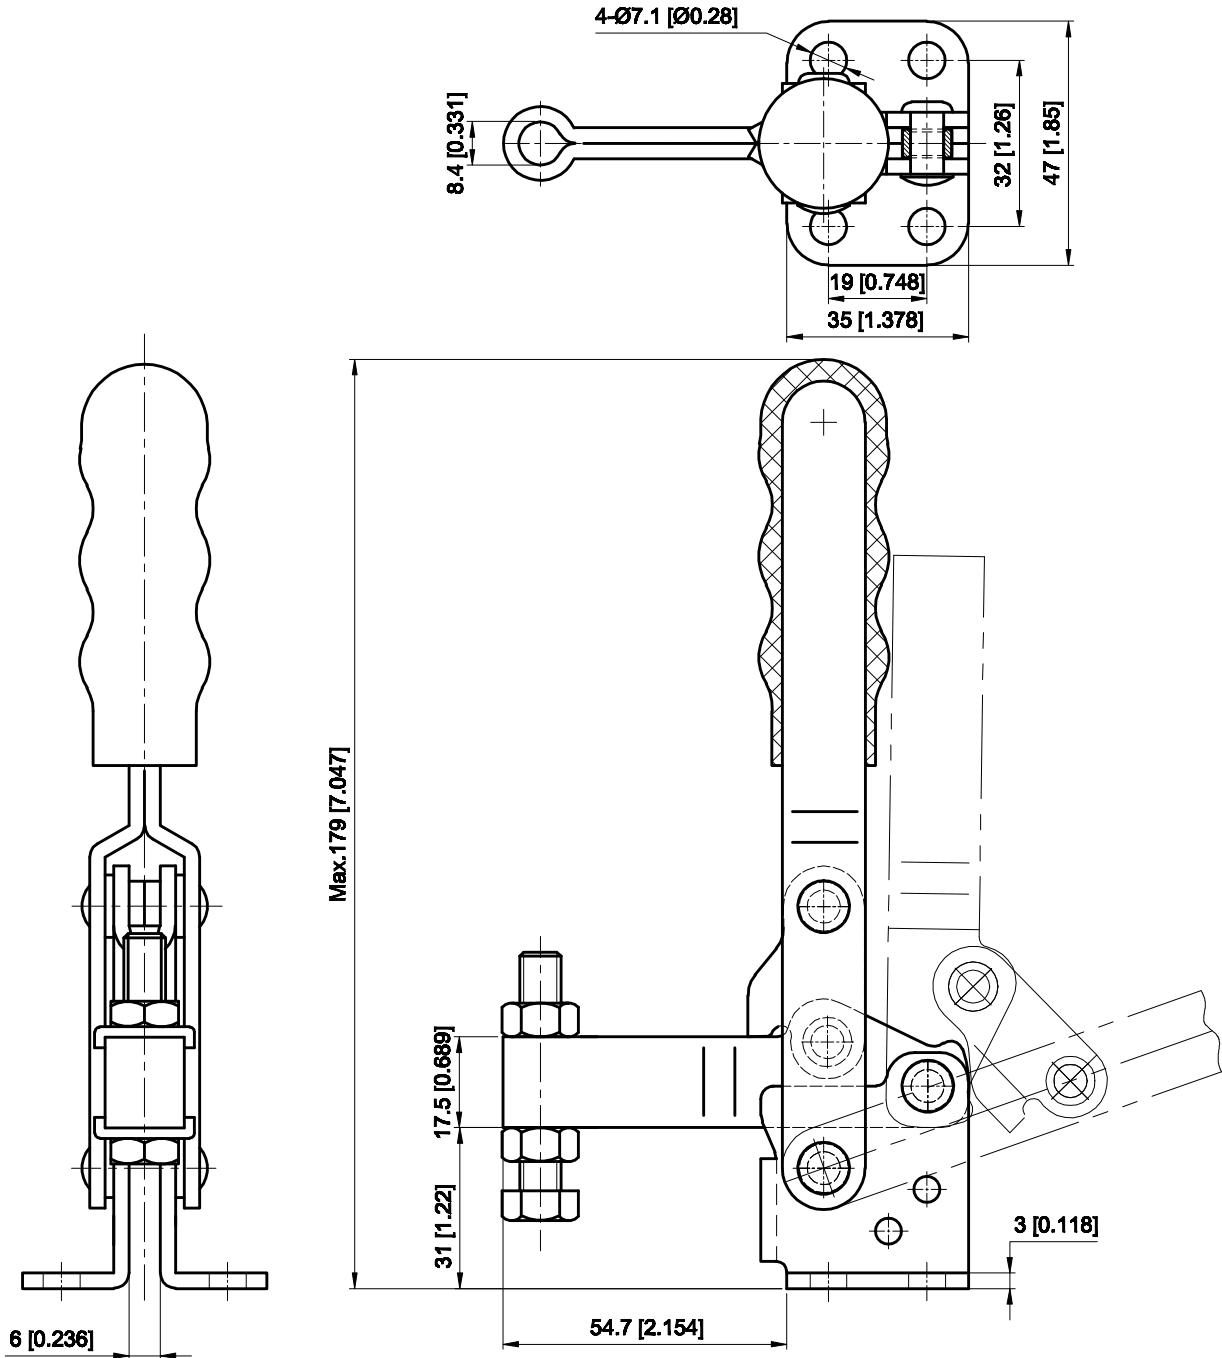

PART NUMBER: CH-12502-C

BAR OPENS: 90°~150°
HANDLE OPENS: 70°~100°
SPINDLE SUPPLIED: CH-SA-085012