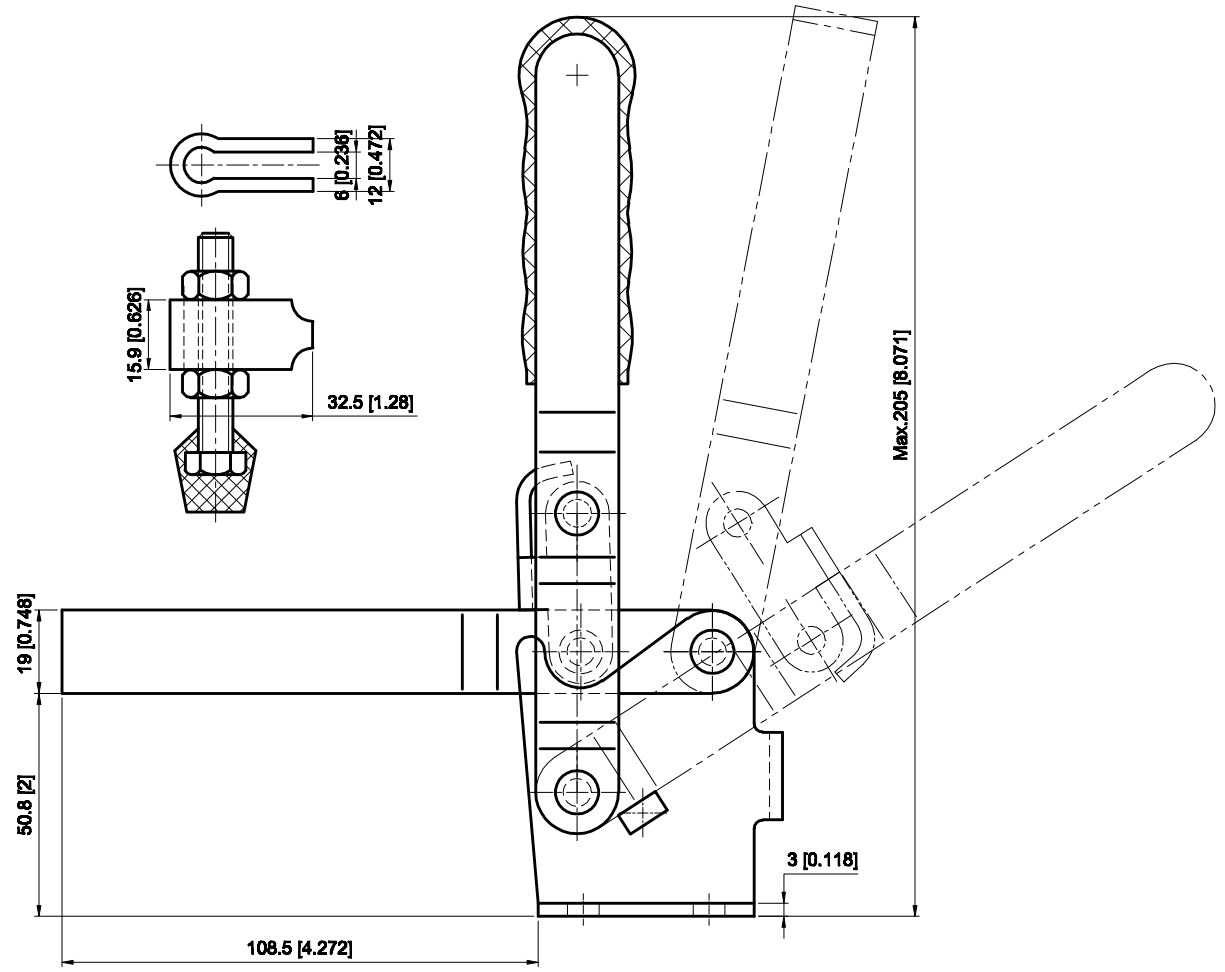

PART NUMBER: CH-12215

BAR OPENS:101°
HANDLE OPENS:57°
SPINDLE SUPPLIED:CH-FC-56212