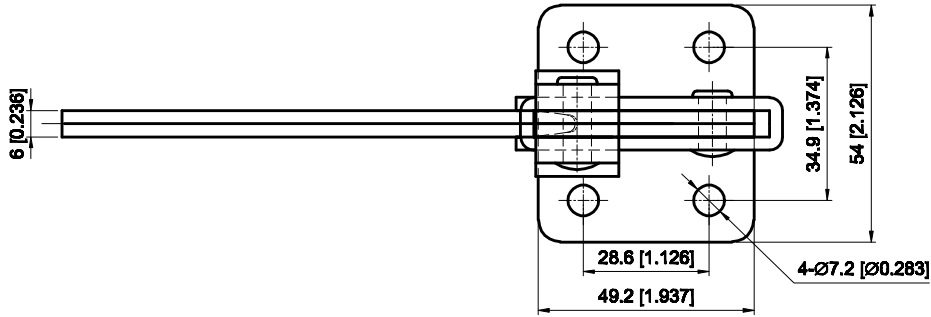

PART NUMBER: CH-12215

BAR OPENS:101°
HANDLE OPENS:57°
SPINDLE SUPPLIED:CH-FC-56212