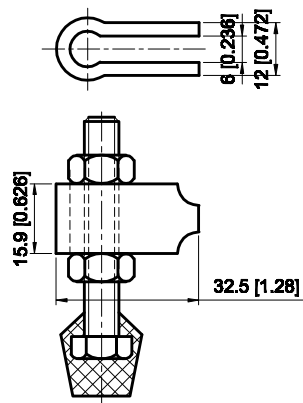

PART NUMBER: CH-12215

BAR OPENS:101°
HANDLE OPENS:57°
SPINDLE SUPPLIED:CH-FC-56212