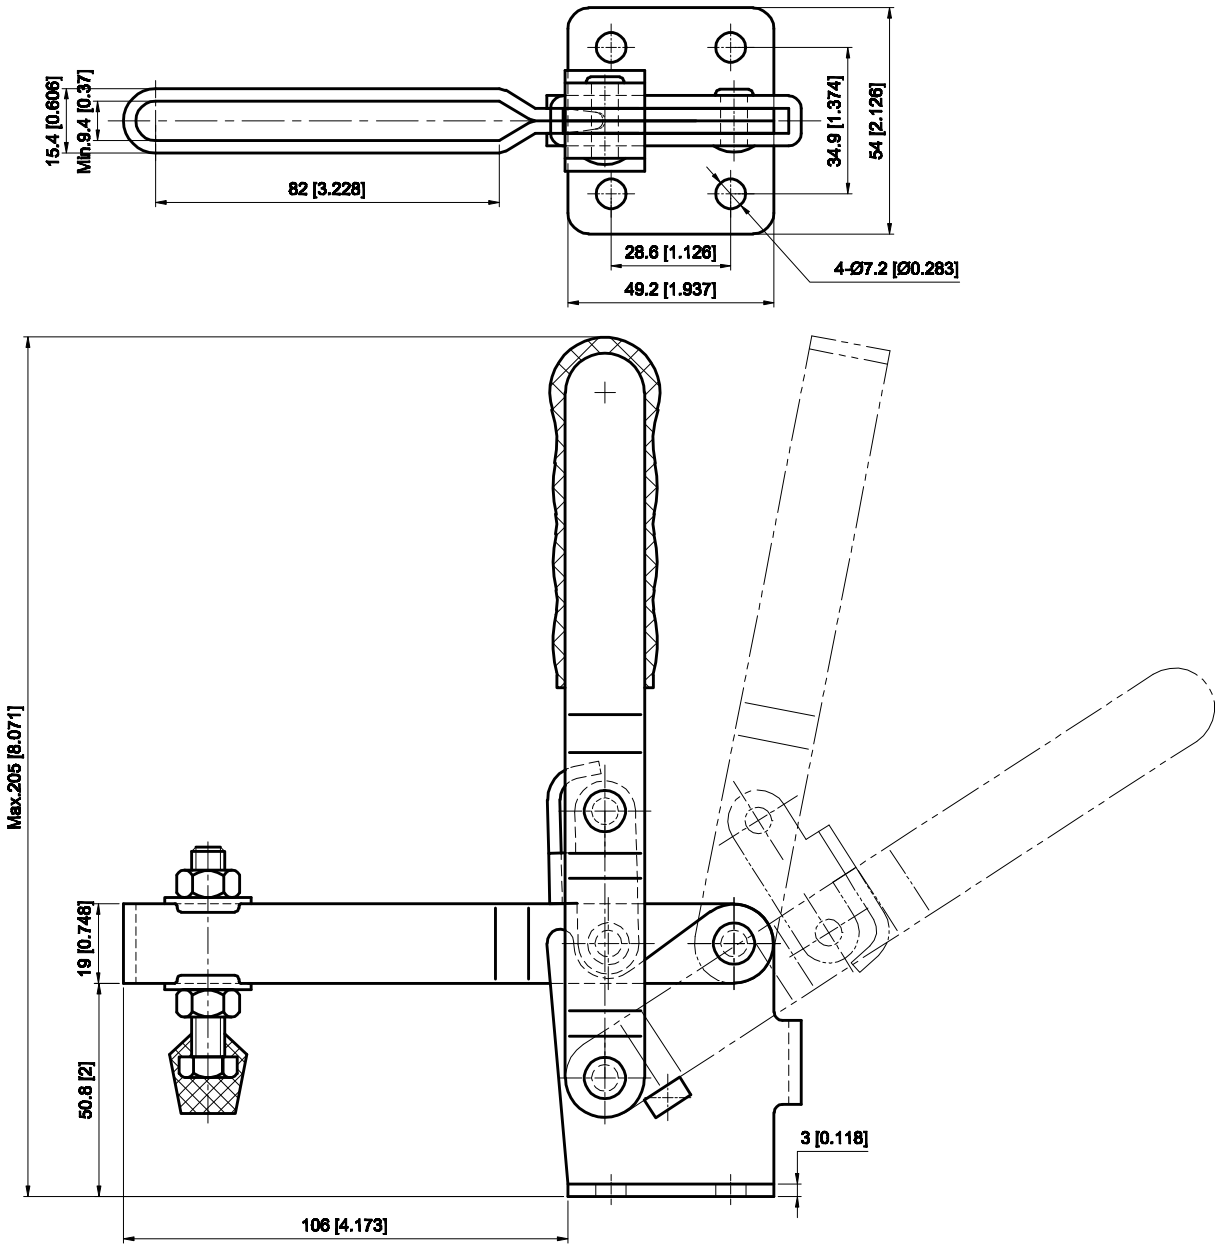

PART NUMBER: CH-12205

BAR OPENS:101°
HANDLE OPENS:57°
SPINDLE SUPPLIED:CH-FC-56212