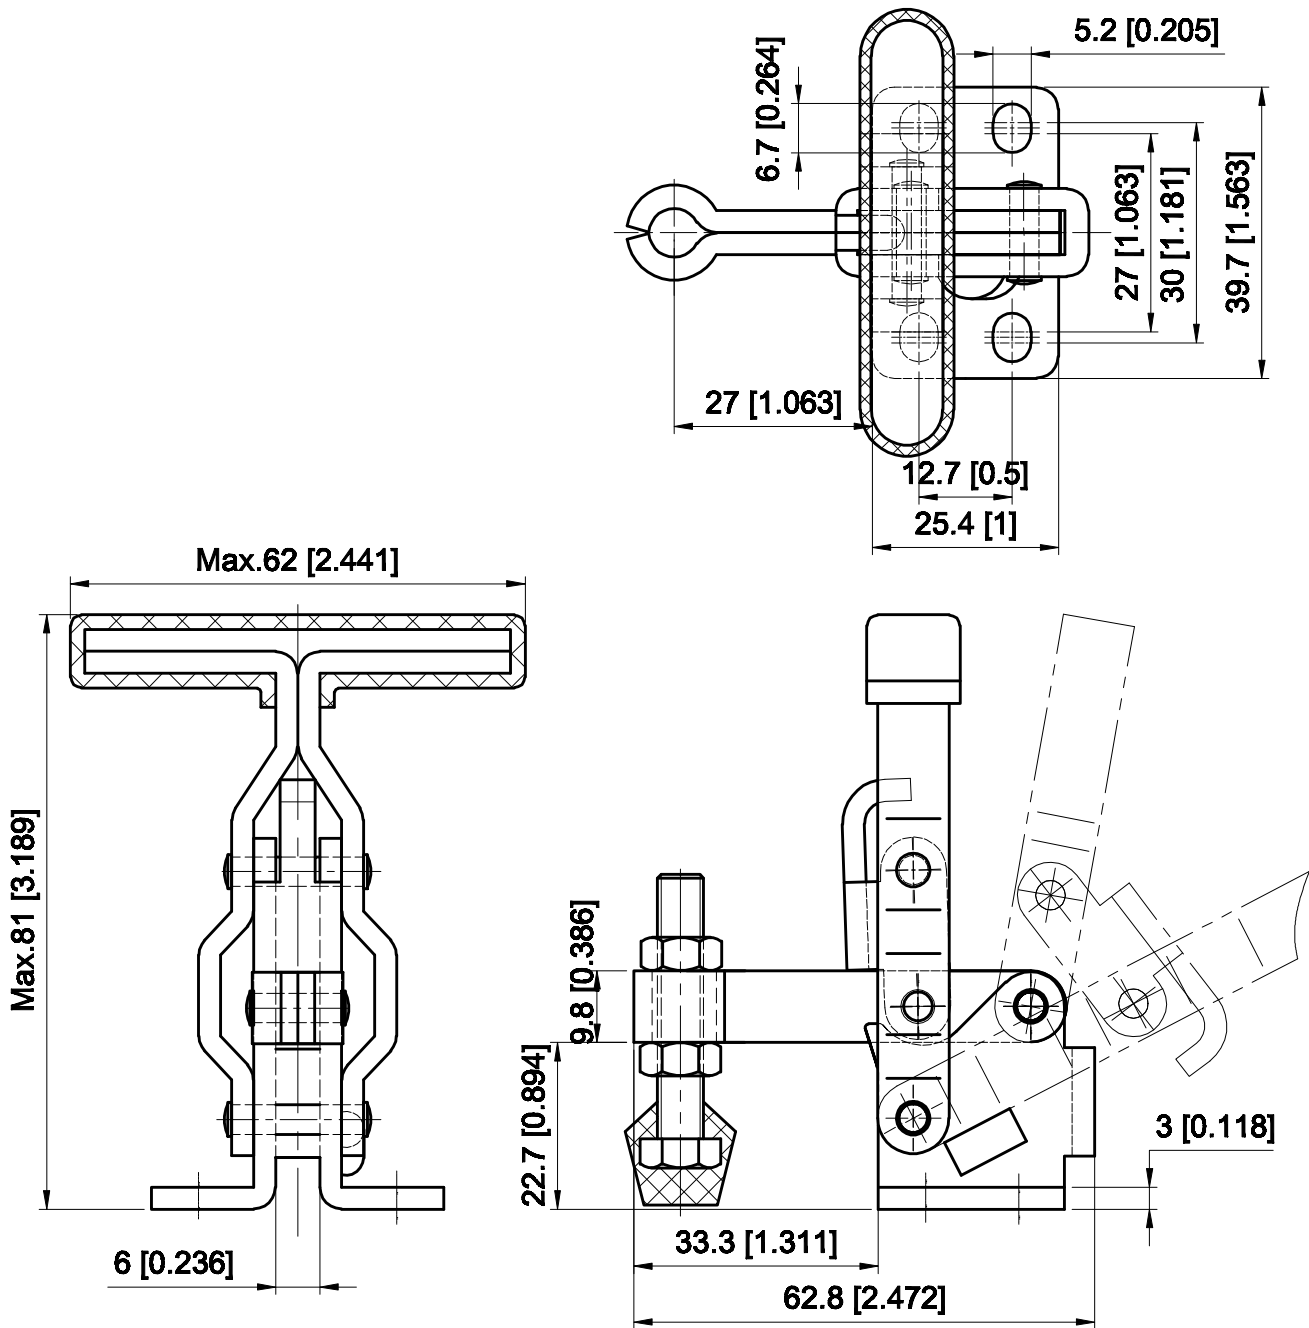

PART NUMBER: CH-12070

BAR OPENS:100'

HANDLE OPENS:60'

SPINDLE SUPPLIED:CH-FC-14134