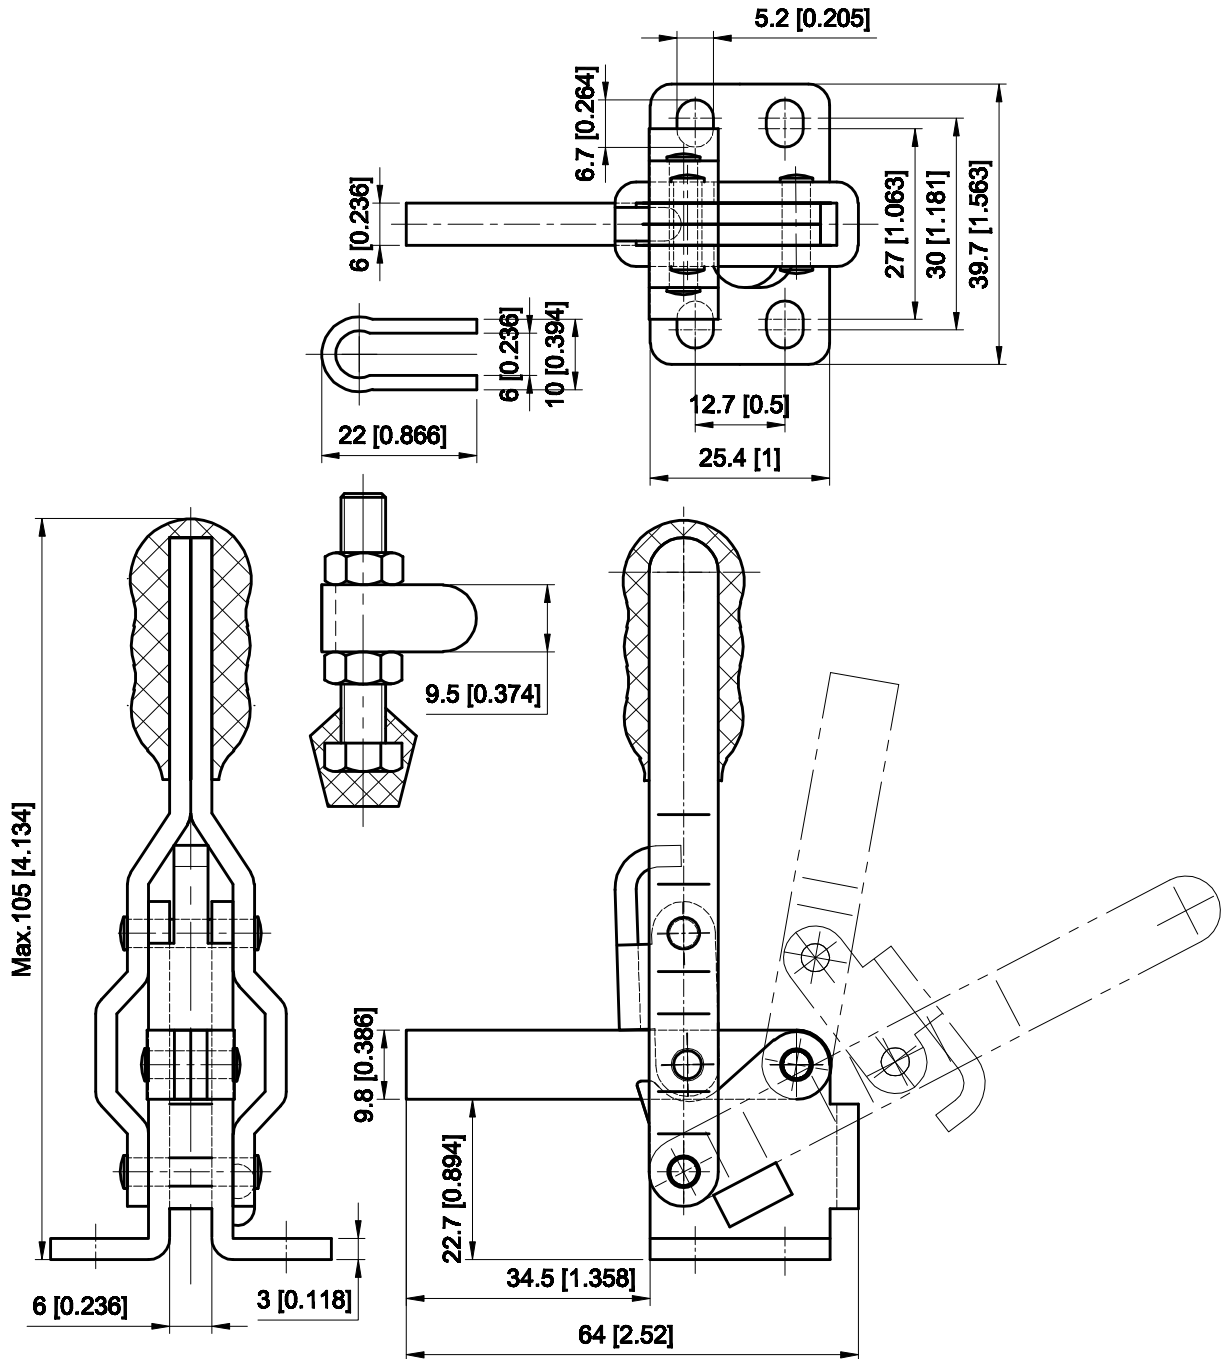

PART NUMBER: **CH-12060**

BAR OPENS:100°

HANDLE OPENS:60°

SPINDLE SUPPLIED:CH-FC-14134