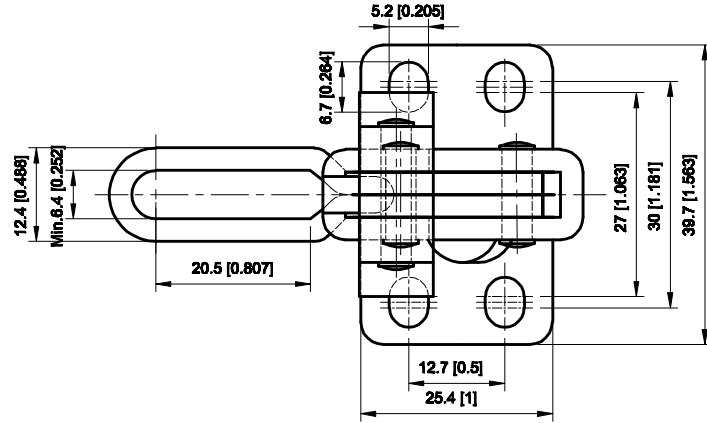

PART NUMBER: CH-12050-U

BAR OPENS:100°  
HANDLE OPENS:60°  
SPINDLE SUPPLIED:CH-FC-14134