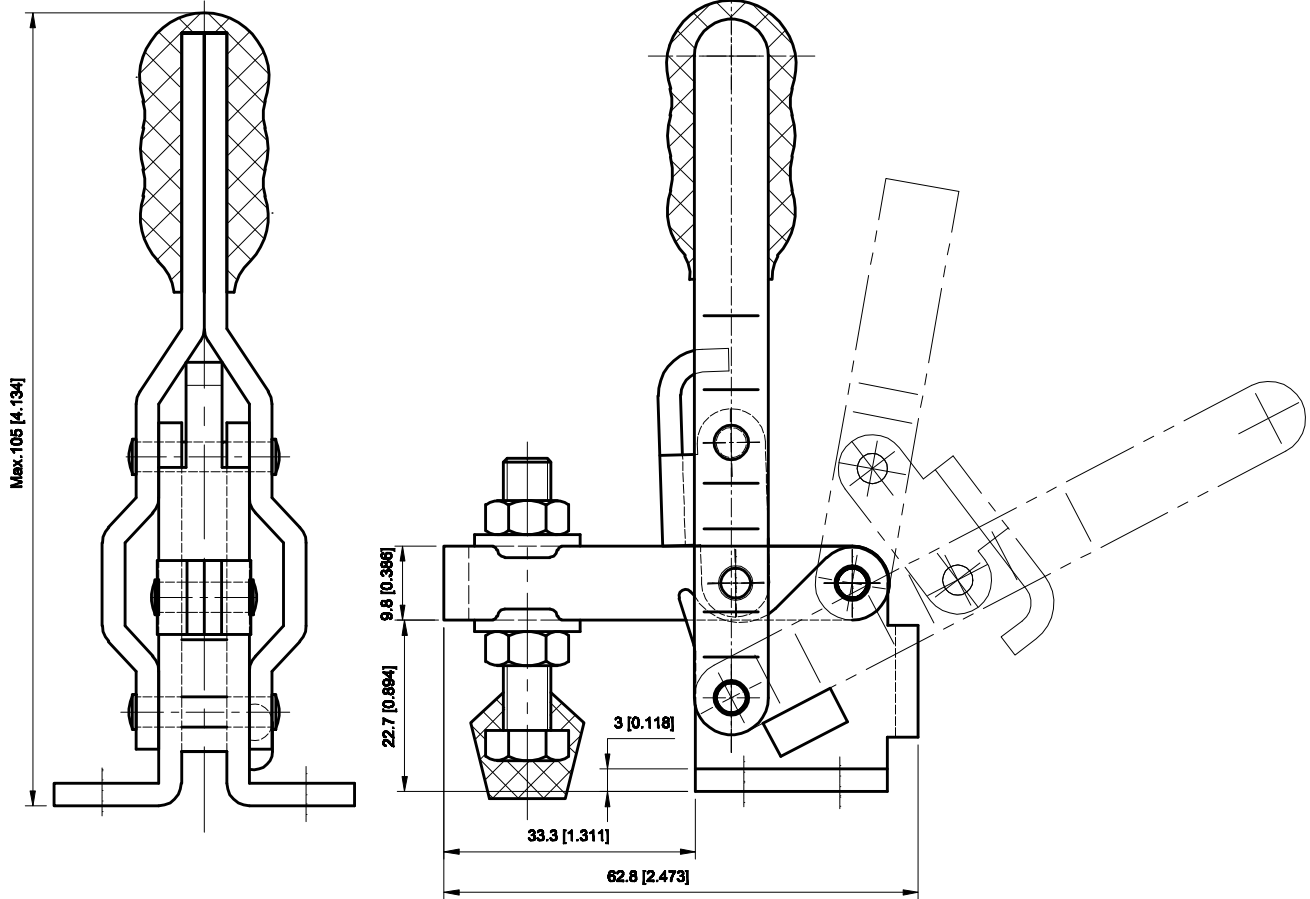

PART NUMBER: CH-12050-U

BAR OPENS:100°  
HANDLE OPENS:60°  
SPINDLE SUPPLIED:CH-FC-14134