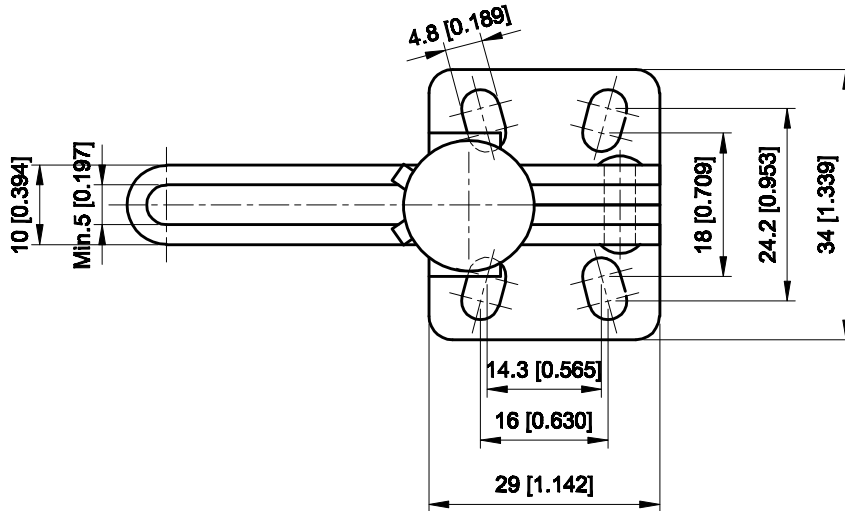

PART NUMBER: CH-11002-B

BAR OPENS:96°
HANDLE OPENS:66°
SPINDLE SUPPLIED:CH-SA-054008