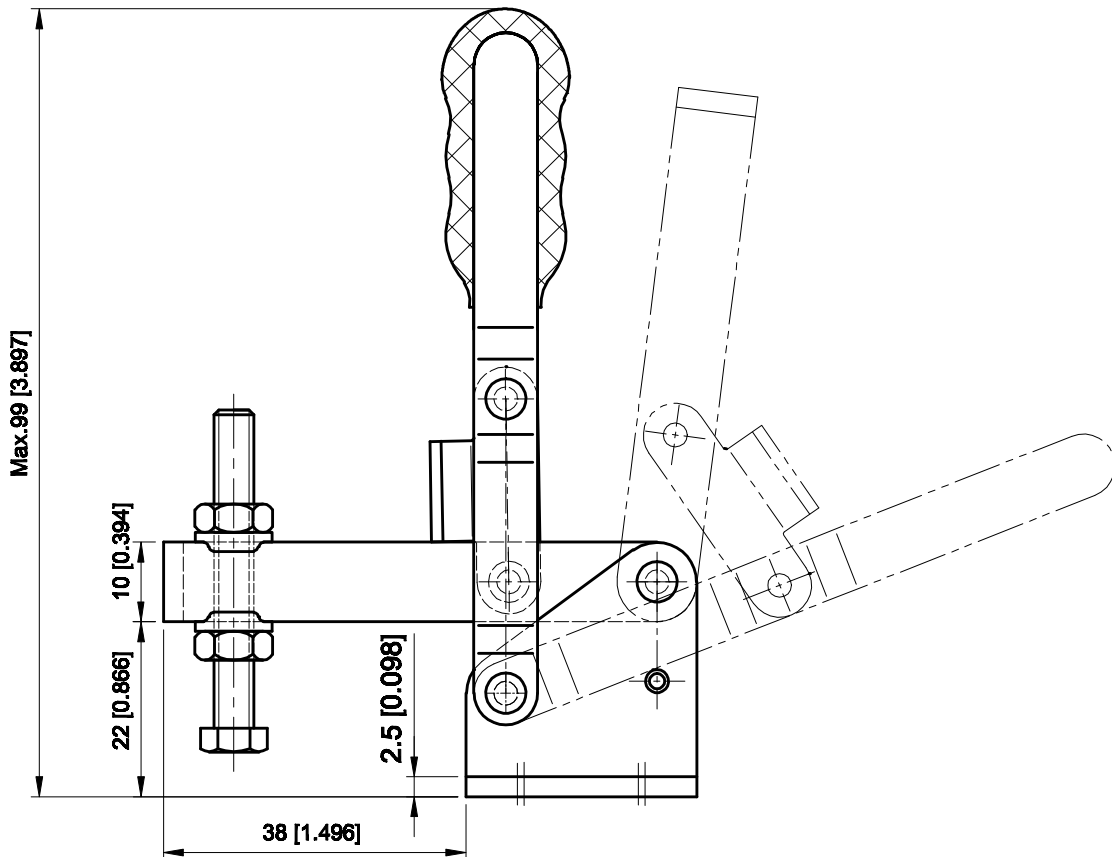

PART NUMBER: CH-11002-B

BAR OPENS:96°
HANDLE OPENS:66°
SPINDLE SUPPLIED:CH-SA-054008