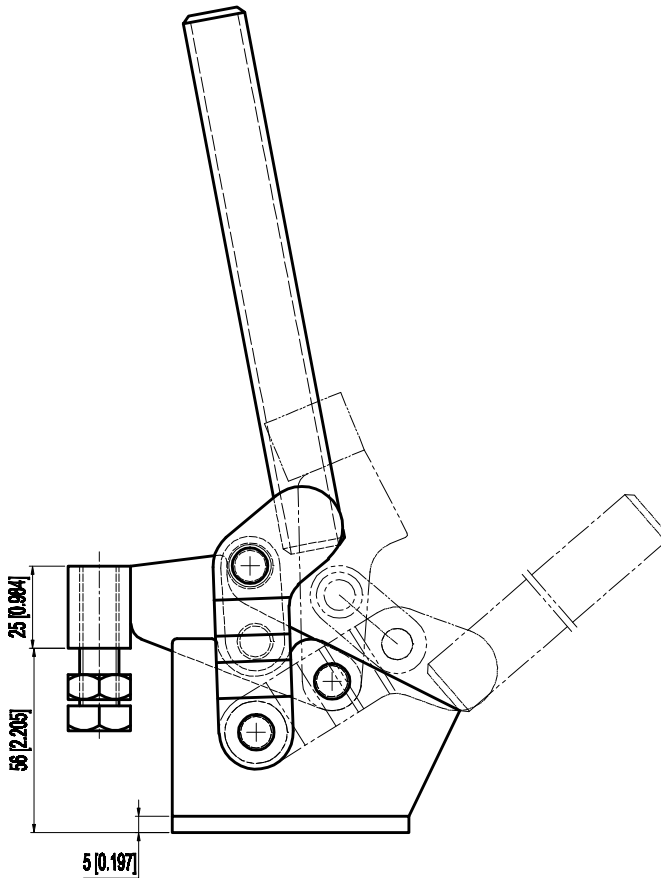

PART NUMBER: CH-10648

BAR OPENS: 67.5°  
HANDLE OPENS: 60°  
SPINDLE SUPPLIED: CH-SA-125017