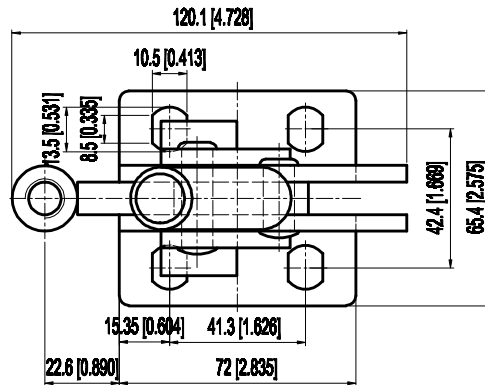

PART NUMBER: CH-10648

BAR OPENS: 67.5°  
HANDLE OPENS: 60°  
SPINDLE SUPPLIED: CH-SA-125017