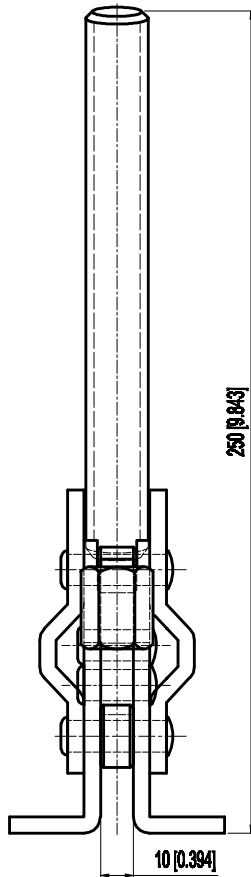

PART NUMBER: CH-10648

BAR OPENS: 67.5°  
HANDLE OPENS: 60°  
SPINDLE SUPPLIED: CH-SA-125017