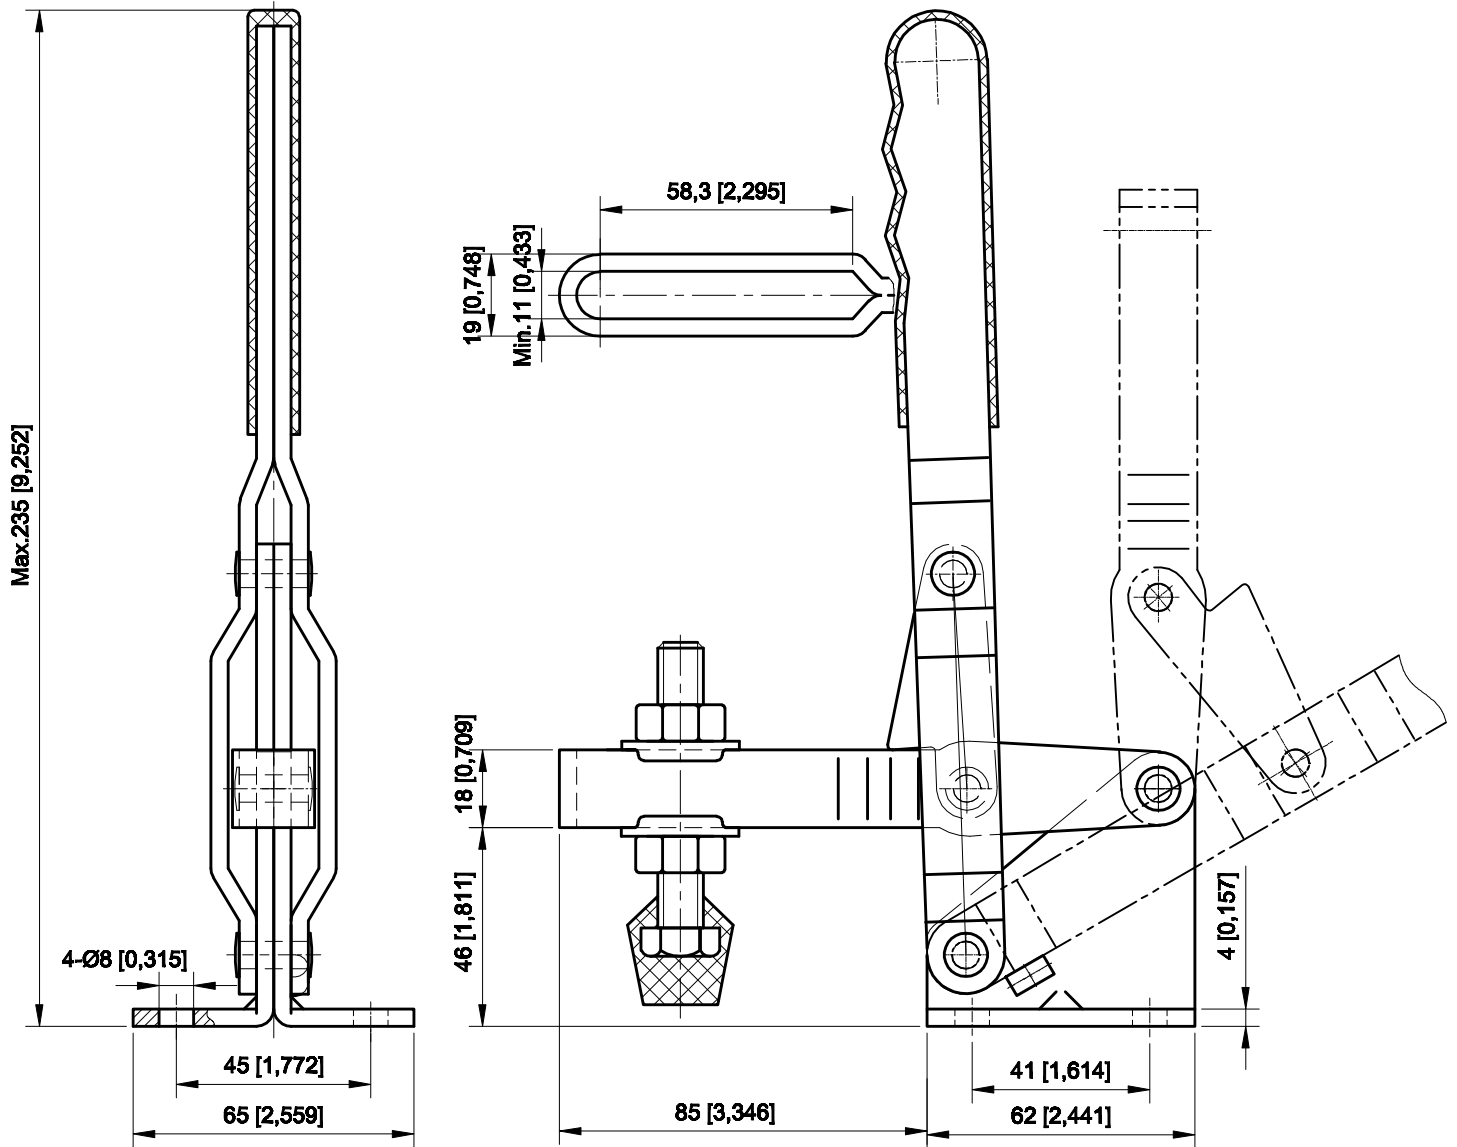

PART NUMBER: **CH-101-EL**

BAR OPENS:90°  
HANDLE OPENS:60°  
SPINDLE SUPPLIED:CH-FC-38312