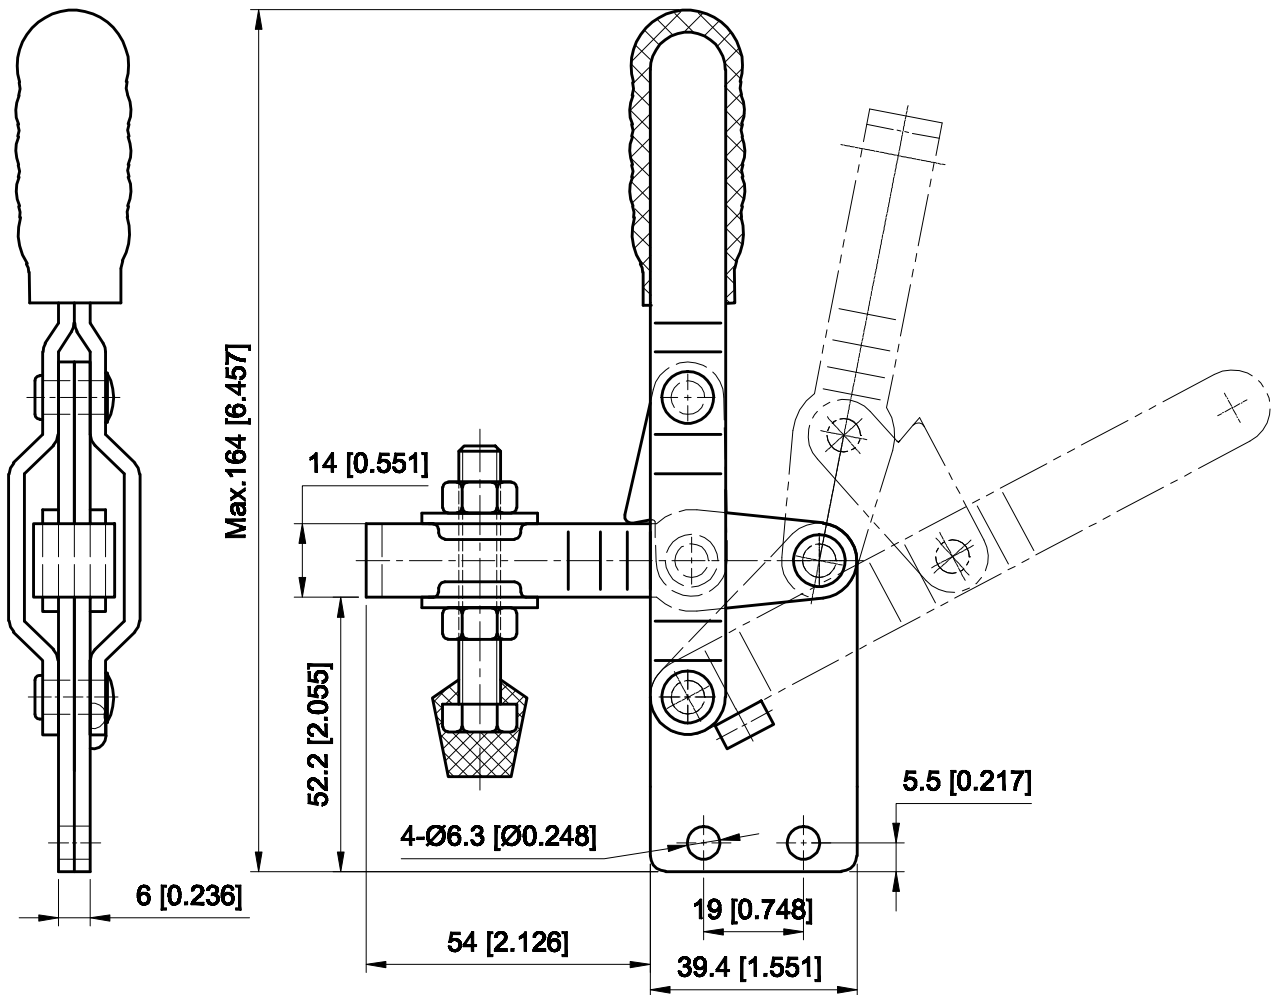

PART NUMBER: CH-101-DI

BAR OPENS:100°  
HANDLE OPENS:60°  
SPINDLE SUPPLIED:CH-FC-56212