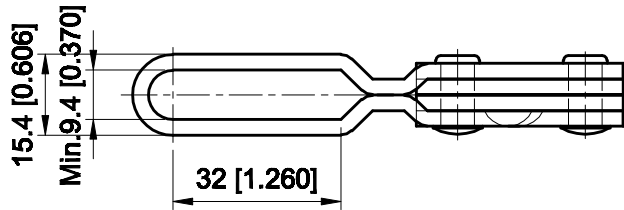

PART NUMBER: CH-101-DI

BAR OPENS:100°  
HANDLE OPENS:60°  
SPINDLE SUPPLIED:CH-FC-56212