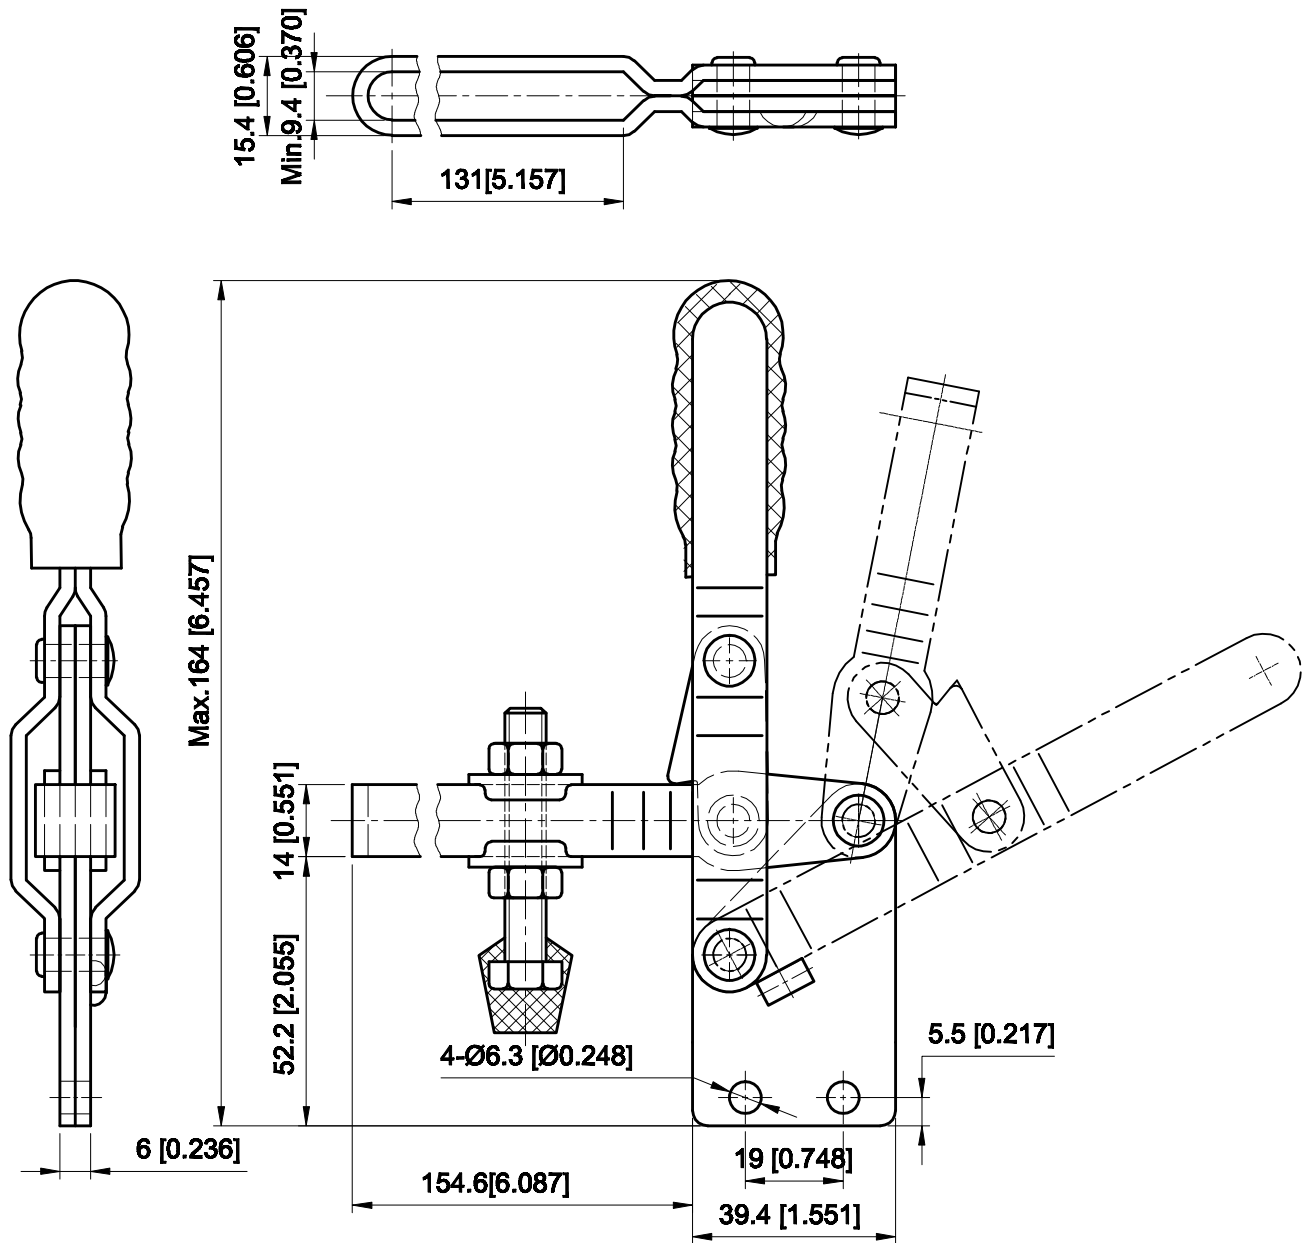

PART NUMBER: CH-101-DI-15

BAR OPENS:100°
HANDLE OPENS:60°
SPINDLE SUPPLIED:CH-FC-56212